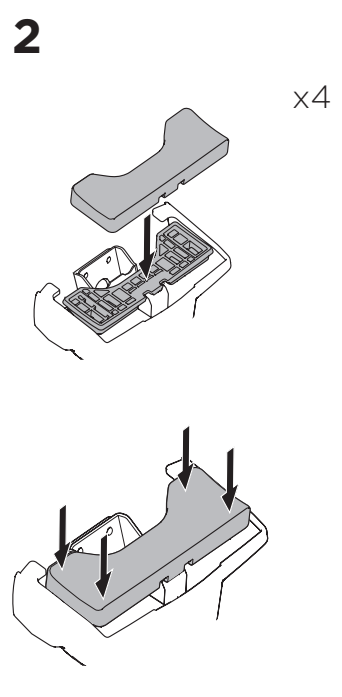

1

Kit 145227

SUZUKI Ertiga, 5-dr MPV, 19-

ISO 11154-E

THULE WingBar Evo	THULE WingBar Edge	THULE WingBar	THULE SquareBar Evo	Evo X (scale)	Edge X (scale)
SUZUKI Ertiga, 5-dr MPV, 19-				44,5	H

THULE ProBar Evo	THULE SlideBar Evo	X (mm/inch)		
SUZUKI Ertiga, 5-dr MPV, 19-		1096 mm / 43 1/8"		

THULE WingBar Evo	THULE WingBar Edge	THULE WingBar	THULE SquareBar Evo	Evo Y (scale)	Edge Y (scale)
SUZUKI Ertiga, 5-dr MPV, 19-				37,0	E

THULE ProBar Evo	THULE SlideBar Evo	Y (mm/inch)		
SUZUKI Ertiga, 5-dr MPV, 19-		1021 mm / 40 1/4"		

	W (mm/inch)	Z (mm/inch)
SUZUKI Ertiga, 5-dr MPV, 19-	700 mm / 27 1/2"	610 mm / 24"